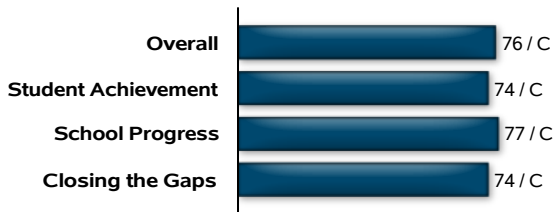

Texas Education Agency
2021-22 Preliminary School Report Card
MERKEL EL (221904102)

Accountability Rating

MERKEL EL earned a C (70-79) for acceptable performance by serving many students well but needs to provide additional academic support to many more students.

State accountability ratings are based on three domains: Student Achievement, School Progress, and Closing the Gaps. The graph below provides summary results for MERKEL EL. Scores are scaled from 0 to 100 to align with letter grades.